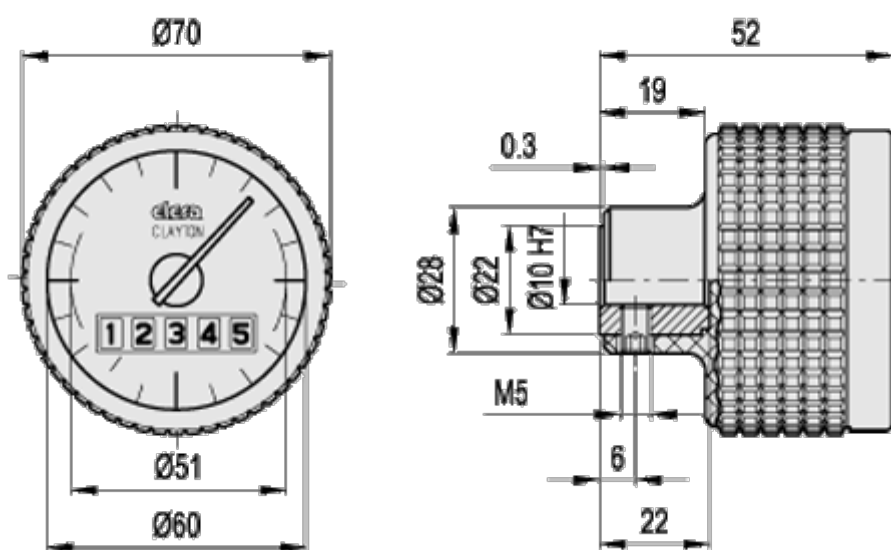

Data Sheet

Article number: 2307058502
Description: E+G Gravity indicator
MBT.70-GW12-0001.0-S

Measures

Indicator accuracy = 0,01